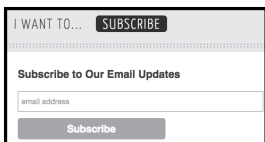

STAY CONNECTED WITH HEMPFIELD SCHOOL DISTRICT

SAPPHIRE COMMUNITY WEB PORTAL

- Grades and Report Cards
- Schedules
- Attendance Records
- Discipline Records

SCHOOLLOGY

- Electronic Course Materials
- Assignment Due Dates
- Direct Communication with Teachers